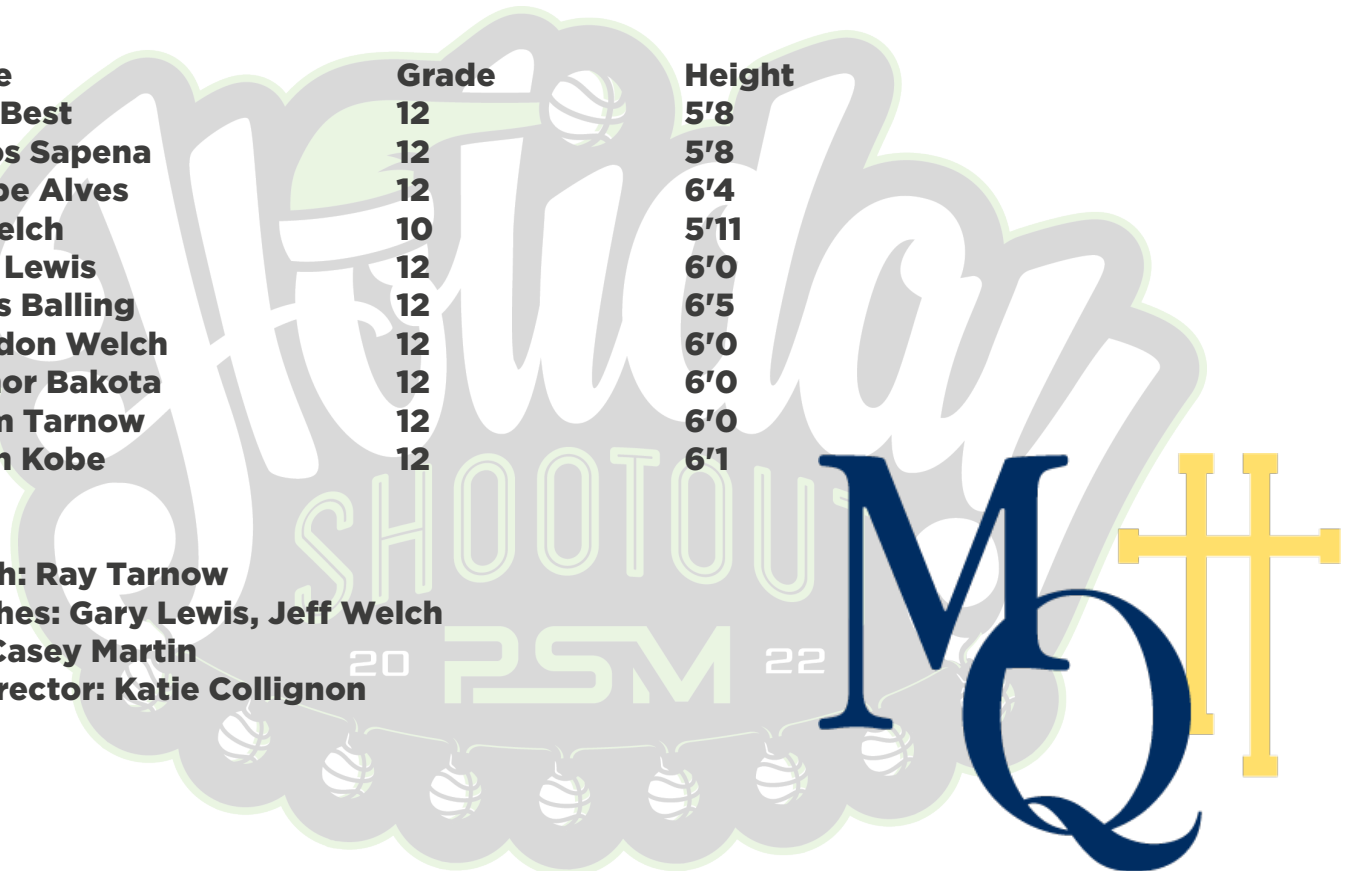

MARQUETTE CATHOLIC BLAZERS

#	Name	Grade	Height
1	Cam Best	12	5'8
2	Carlos Sapena	12	5'8
4	Filippe Alves	12	6'4
5	JJ Welch	10	5'11
11	Gary Lewis	12	6'0
12	Lukas Balling	12	6'5
13	Brandon Welch	12	6'0
14	Connor Bakota	12	6'0
15	Adam Tarnow	12	6'0
24	Jason Kobe	12	6'1

Head Coach: Ray Tarnow
Asst. Coaches: Gary Lewis, Jeff Welch
Principal: Casey Martin
Athletic Director: Katie Collignon