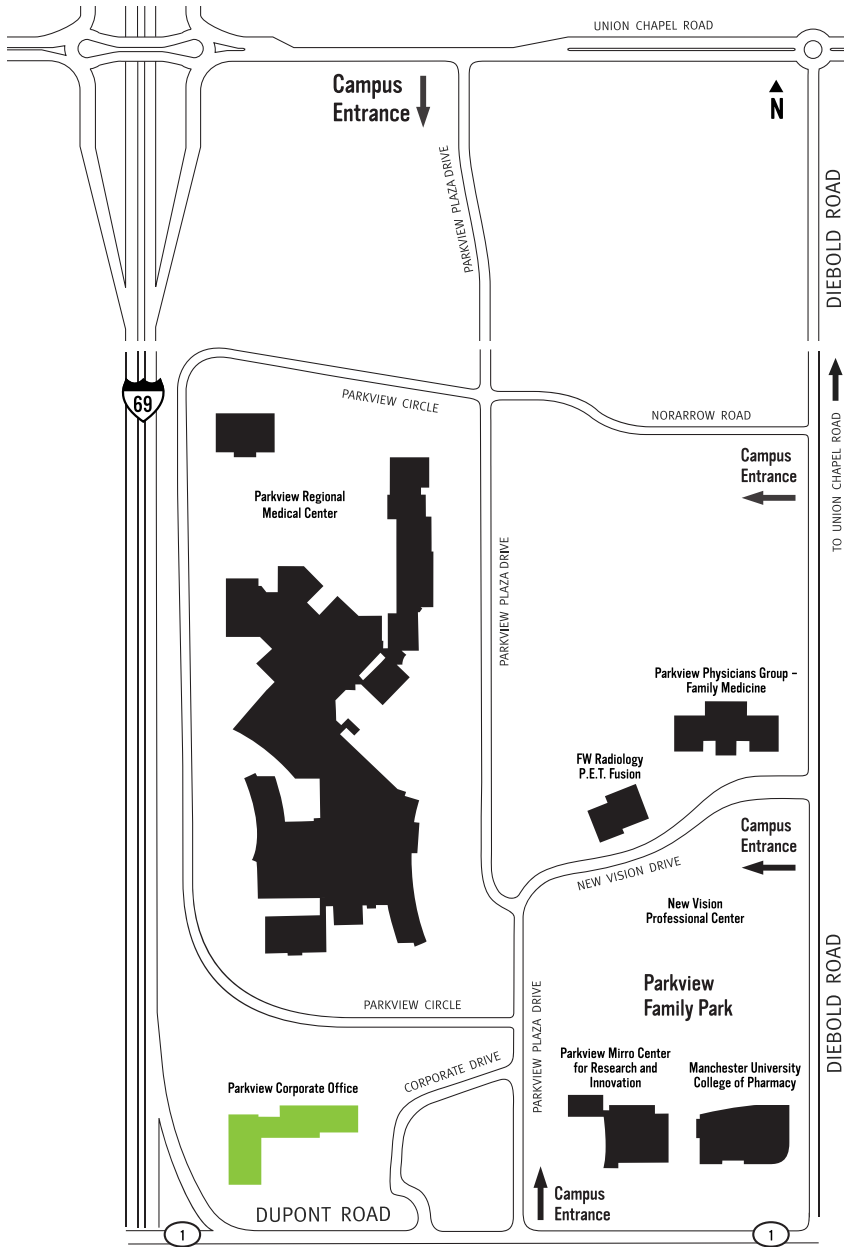

MAP AND DIRECTIONS TO PARKVIEW CORPORATE OFFICE

From the North, I-69

- I-69 south to Fort Wayne, exit at 316.
- LEFT onto Dupont Road. Stay in the left lane.
- Go east ¼ mile to Parkview Plaza Drive. Move into the turn-left lane.
- LEFT onto Parkview Plaza Drive.
- LEFT onto Corporate Drive.

From the East, I-469

(I-469 & US 24) (Ohio)

- Go north to I-69 exit 31A.
- Stay in the right lane.
- Go north ¼ mile to exit 316.
- RIGHT onto Dupont Road. Immediately move into the turn-left lane.
- LEFT onto Parkview Plaza Drive.
- LEFT onto Corporate Drive.

From the South

(I-69, US 27 & US 33)

- I-69 north to Fort Wayne, exit at 316.
- RIGHT onto Dupont Road. Immediately move into the turn-left lane.
- LEFT onto Parkview Plaza Drive.
- LEFT onto Corporate Drive.