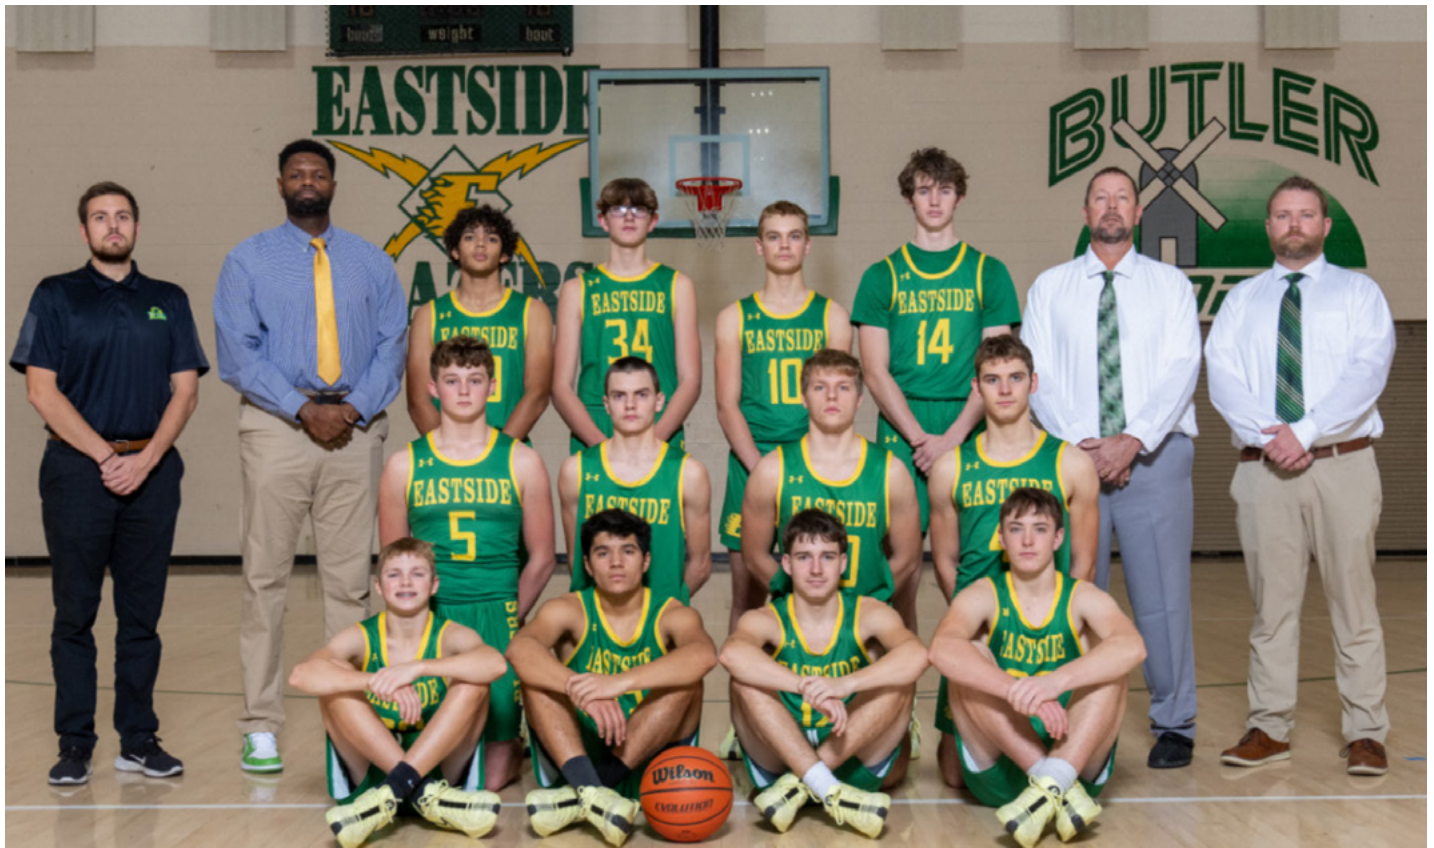

Eastside Blazers

#	Name	Grade	Height
4	Ryan Strong	12	5'11
5	Bo Martin	9	5'11
10	Bryce Strong	10	6'0
12	Konner Johnson	12	6'0
14	Nolan Baker	11	6'6
20	Evan Elden	10	5'3
22	Bo Hurraw	9	5'11
23	Bryan Cuenca	11	5'6
30	Devon Czaja	10	6'2
32	Micah Miller	10	5'11
40	Shane Hulbert	10	6'5

Head Coach: Will Lewis

Asst. Coaches: Jack Lilly, Austen Brow,

Hunter Kascor

Principal: Orie Foster

Athletic Director: Aaron Willard